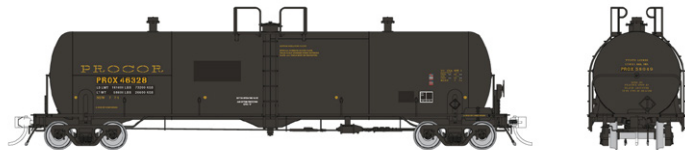

PROX - (Late/Old Logo) / Era: 1990+

Car Numbers: 46328, 46340, 46351, 46358, 46363, 46369

- ☐ Item # 135025 - 6-pack
- ☐ Item # 135025A - Single Car