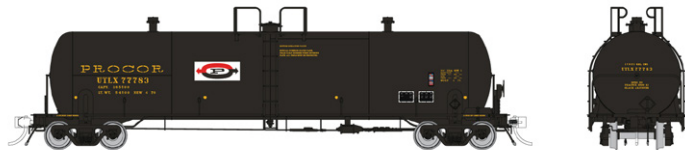

**HO
SCALE**

PROCOR 20,000 GALLON GENERAL PURPOSE TANK CAR

DEALER NAME

UTLX - (As Delivered/Split P Logo) / Era: 1969+

Car Numbers: 77771, 77783, 77794, 77809, 77823, 77828

- ☐ Item # 135023 - 6-pack
- ☐ Item # 135023A - Single Car