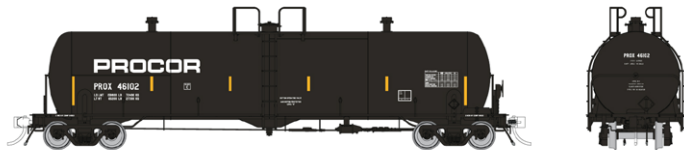

PROX - (Late Repaint) / Era: 2005+

Car Numbers: 46102, 46110, 46121, 46132, 46137, 46140

- ☐ Item # 135026 - 6-pack
- ☐ Item # 135026A - Single Car